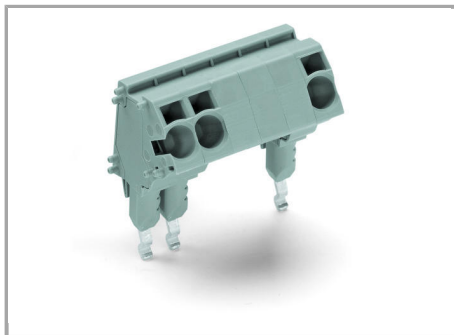

Installation Notes

Installation

TOPJOB® S L-type test plug assembly:

- L-type test plug modules
-
- L-type spacer modules (max. 10-pole) to skip terminal blocks
-

Familie de produse

TOPJOB® S

TOPJOB® S: In various industrial applications and modern building installations, WAGO's wide and versatile range of rail-mount terminal blocks provides more than just reliable electrical connections.