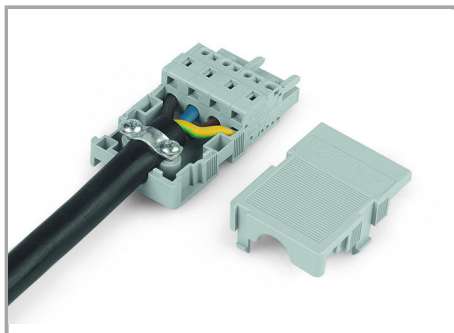

type; light green

Nr. articol: 793-5501/000-024

WMB marking card; as card; for terminal block width 5 - 17.5 mm; stretchable 5 - 5.2 mm; plain; snap-on type; violet www.wago.com/793-5501/000-024

Descărcări Documentation

Additional Information

Technical explanations

Apr 3, 2019

pdf
3,6 MB

Descărcare

CAD/CAE-Data

CAD data

2D/3D Models 232-670

URL

Descărcare

Installation Notes

Supus modificărilor.