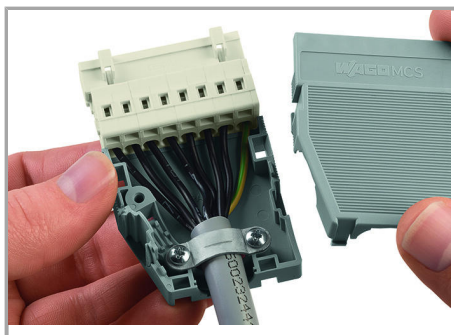

type; light green

Nr. articol: 793-5501/000-024

WMB marking card; as card; for terminal block width 5 - 17.5 mm; stretchable 5 - 5.2 mm; plain; snap-on type; violet www.wago.com/793-5501/000-024

Descărcări Documentation

Additional Information

Technical explanations

Apr 3, 2019

pdf
3,6 MB

Descărcare

CAD/CAE-Data

CAD data

2D/3D Models 232-670

URL

Descărcare

Installation Notes

Supus modificărilor.