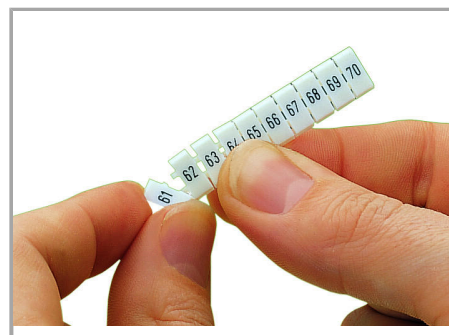

Separating an individual marker from the WMB marker strip – for larger terminal blocks.

Marking

Supus modificărilor.

WAGO Kontakttechnik GmbH & Co. KG
/Representative Office Romania
Sos. Pipera-Tunari nr. 1/1
building 1, 2nd floor | 077190 Voluntari, Ilfov
Tel.: +40-(0)31 421 85 68 | Email: info-RO@wago.com

Aveți întrebări despre produsele noastre?
Vă stăm la dispoziție pentru preluarea apelului la +40 (0) 31 421 85 68.