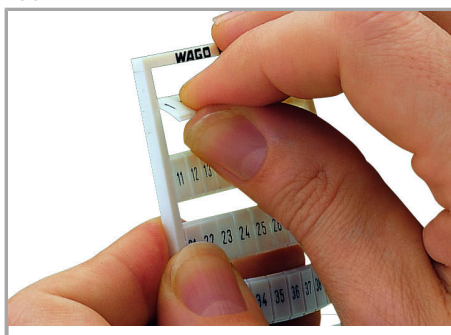

Weight	7,2 g
Fire load	0,215 MJ

Commercial data

Product Group	2 (Terminal Block Accessories)
Packaging type	BOX
Country of origin	DE
GTIN	4044918693783
Customs tariff number	491 19900000

Counterpart

Installation Notes

Application

Separating a strip from the WMB marker card.