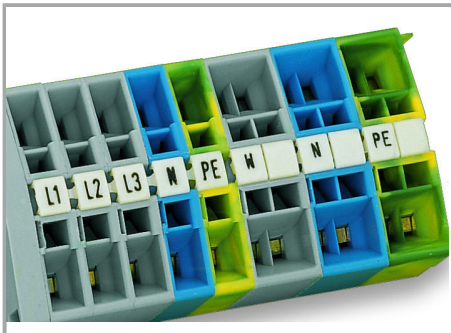

Material Data

Color	white
Weight	6,5 g
Fire load	0,201 MJ

Commercial data

Product Group	2 (Terminal Block Accessories)
Packaging type	BOX
Country of origin	DE
GTIN	4017332253482
Customs tariff number	49119900000

Counterpart

Installation Notes

Marking

Marking via Mini-WSB Quick markers.

Familie de produse

Mini-WSB

Afișare globală produse din familie.

Supus modificărilor.