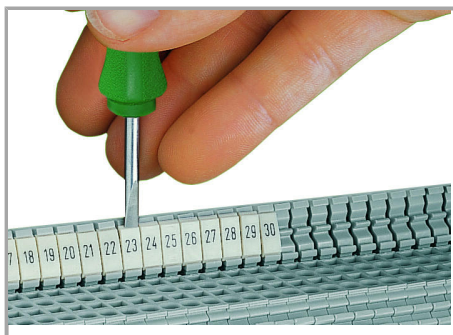

Fișă tehnică | Număr articol: 793-680

WMB marking card; as card; MARKED; Ground (100x); not stretchable;

Vertical marking; snap-on type; white

www.wago.com/793-680

Date

Technical Data

Marking (number)	100
Marking direction	Vertical marking
Marking color	black
Marking type	Symbol
Darstellung des Aufdrucks	same symbols per strip
Pre-assembly	10 strips with 10 markers per card

Geometrical Data

Marker/Strip width	5 mm
Marker width	5 mm

Material Data

Color	white
Weight	8,5 g
Fire load	0,257 MJ

Supus modificărilor.

WAGO Kontakttechnik GmbH & Co. KG
/Representative Office Romania
Sos. Pipera-Tunari nr. 1/1
building 1, 2nd floor | 077190 Voluntari, Ilfov
Tel.: +40-(0)31 421 85 68 | Email: info-RO@wago.com

Counterpart

Installation Notes

Application

Separating a strip from the WMB marker card.

Stretching a WMB marker strip.

Separating an individual marker from the WMB marker strip – for larger terminal blocks.

Marking

Snapping a WMB marker strip into the marker slot of the double marker carrier.

Snapping a marking strip into the marker slot.

Supus modificărilor.

Familie de produse

WMB Multi marking system

Afișare globală produse din familie.