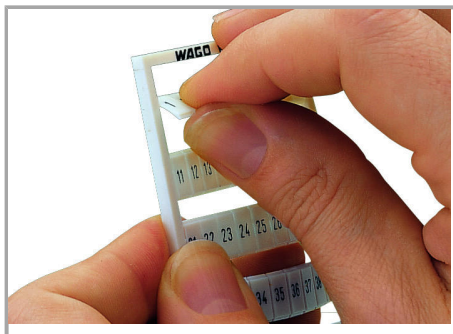

Fișă tehnică | Număr articol: 793-680

WMB marking card; as card; MARKED; Ground (100x); not stretchable;

Vertical marking; snap-on type; white

www.wago.com/793-680

Date

Technical Data

Marking (number)	100
Marking direction	Vertical marking
Marking color	black
Marking type	Symbol
Darstellung des Aufdrucks	same symbols per strip
Pre-assembly	10 strips with 10 markers per card

Geometrical Data

Marker/Strip width	5 mm
Marker width	5 mm

Material Data

Color	white
Weight	8,5 g
Fire load	0,257 MJ

Supus modificărilor.

WAGO Kontakttechnik GmbH & Co. KG
/Representative Office Romania
Sos. Pipera-Tunari nr. 1/1
building 1, 2nd floor | 077190 Voluntari, Ilfov
Tel.: +40-(0)31 421 85 68 | Email: info-RO@wago.com

Counterpart

Installation Notes

Application

Separating a strip from the WMB marker card.

Stretching a WMB marker strip.

Separating an individual marker from the WMB marker strip – for larger terminal blocks.