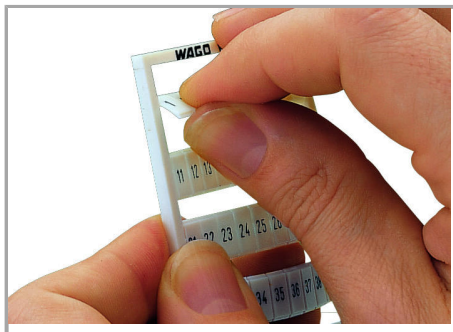

Fișă tehnică | Număr articol: 793-582

WMB marking card; as card; MARKED; S (100x); not stretchable; Horizontal marking; snap-on type; white

www.wago.com/793-582

Date

Technical Data

Marking	S
Marking (number)	100
Marking direction	Horizontal marking
Marking color	black
Marking type	Symbol
Darstellung des Aufdrucks	same symbols per strip
Pre-assembly	10 strips with 10 markers per card

Geometrical Data

Marker/Strip width	5 mm
Marker width	5 mm

Material Data

Color	white
Weight	8,5 g

Supus modificărilor.

WAGO Kontakttechnik GmbH & Co. KG
/Representative Office Romania
Sos. Pipera-Tunari nr. 1/1
building 1, 2nd floor | 077190 Voluntari, Ilfov
Tel.: +40-(0)31 421 85 68 | Email: info-RO@wago.com

Counterpart

Installation Notes

Application

Separating a strip from the WMB marker card.

Stretching a WMB marker strip.

Separating an individual marker from the WMB marker strip – for larger terminal blocks.