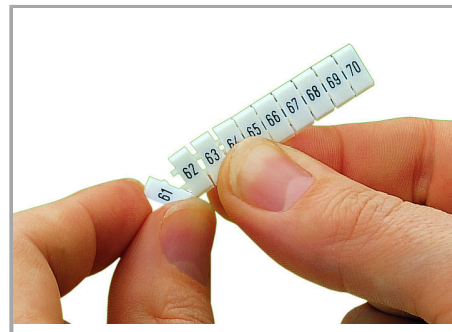

Fișă tehnică | Număr articol: 793-582

WMB marking card; as card; MARKED; S (100x); not stretchable; Horizontal marking; snap-on type; white

www.wago.com/793-582

Date

Technical Data

Marking	S
Marking (number)	100
Marking direction	Horizontal marking
Marking color	black
Marking type	Symbol
Darstellung des Aufdrucks	same symbols per strip
Pre-assembly	10 strips with 10 markers per card

Geometrical Data

Marker/Strip width	5 mm
Marker width	5 mm

Material Data

Color	white
Weight	8,5 g

Supus modificărilor.

WAGO Kontakttechnik GmbH & Co. KG
/Representative Office Romania
Sos. Pipera-Tunari nr. 1/1
building 1, 2nd floor | 077190 Voluntari, Ilfov
Tel.: +40-(0)31 421 85 68 | Email: info-RO@wago.com

Counterpart

Installation Notes

Application

Separating a strip from the WMB marker card.

Stretching a WMB marker strip.

Separating an individual marker from the WMB marker strip – for larger terminal blocks.