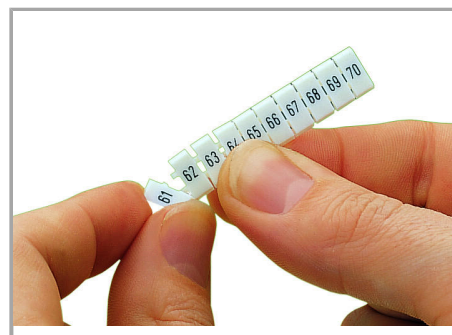

Separating an individual marker from the WMB marker strip – for larger terminal blocks.

Marking

Supus modificărilor.