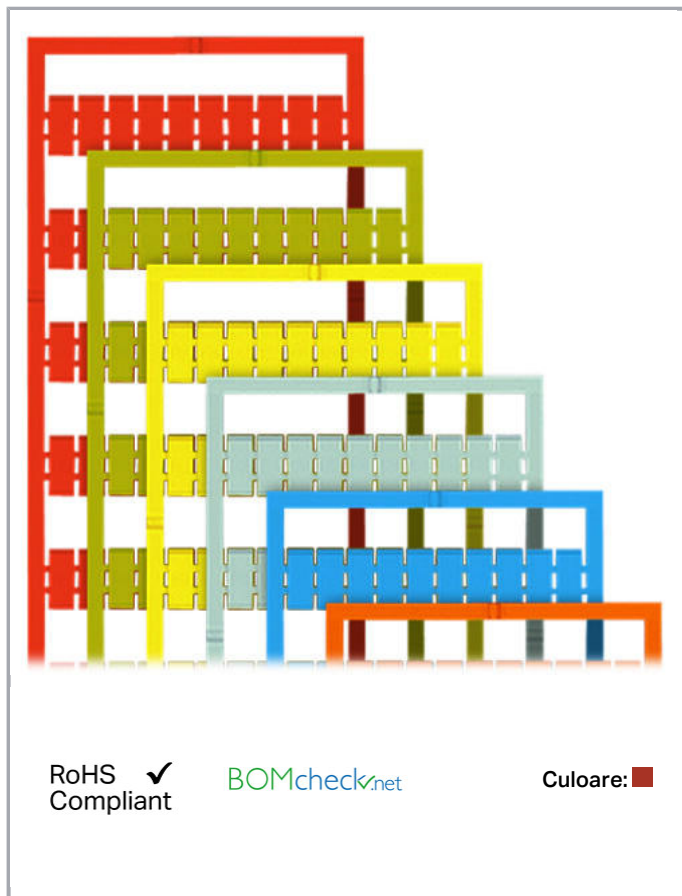

## Fișă tehnică | Număr articol: 793-552/000-005

WMB marking card; as card; MARKED; +/- (50x); not stretchable; Horizontal marking; snap-on type; red

[www.wago.com/793-552/000-005](http://www.wago.com/793-552/000-005)

#### Technical Data

Marking	+/-
Marking (number)	50
Marking direction	Horizontal marking
Marking color	black
Marking type	Symbol
Darstellung des Aufdrucks	same symbols per strip
Pre-assembly	10 strips with 10 markers per card

## Geometrical Data

Marker/Strip width	5 mm
Marker width	5 mm