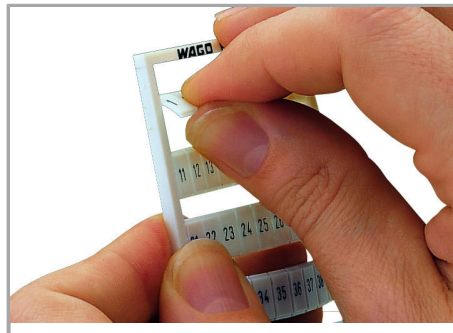

Geometrical Data

Marker/Strip width	5 mm
Marker width	5 mm

Material Data

Color	red
Weight	9 g
Fire load	0,27 MJ

Commercial data

Product Group	2 (Terminal Block Accessories)
Packaging type	BOX
Country of origin	DE
GTIN	4017332771108
Customs tariff number	49119900000

Counterpart

Installation Notes

Application

Separating a strip from the WMB marker card.