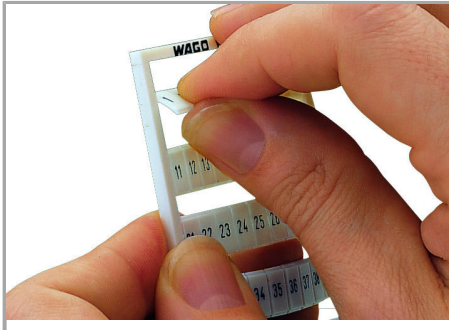

Fire load	0,257 MJ

Commercial data

Product Group	2 (Terminal Block Accessories)
Packaging type	bag
Country of origin	DE
GTIN	4055143664981
Customs tariff number	49119900000

Counterpart

Installation Notes

Application

Separating a strip from the WMB marker card.