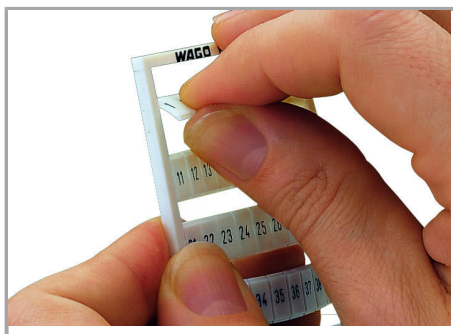

Fire load

0,257 MJ

Commercial data

Product Group	2 (Terminal Block Accessories)
Packaging type	BOX
Country of origin	DE
GTIN	4017332397667
Customs tariff number	49119900000

Counterpart

Installation Notes

Application

Separating a strip from the WMB marker card.