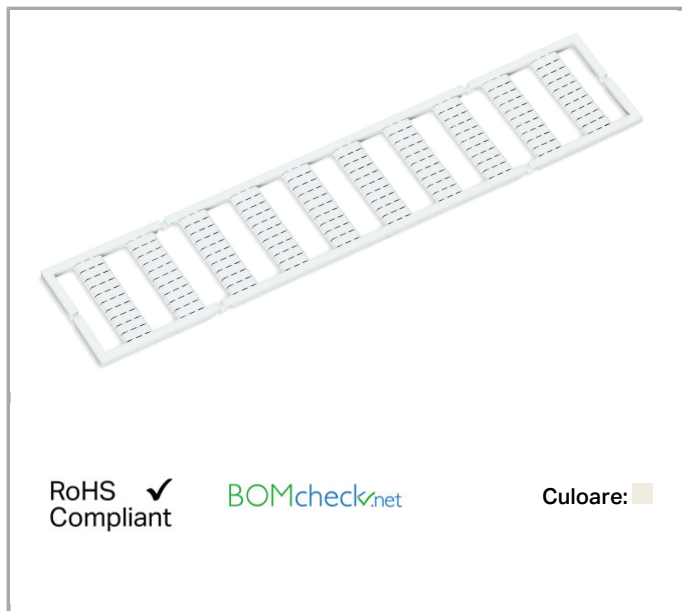

Fișă tehnică | Număr articol: 793-3510

WMB marking card; as card; MARKED; 201 ... 300 (1x); Horizontal marking; snap-on type; white

www.wago.com/793-3510

Date

Technical Data

Marking	201 ... 300
Marking (number)	1
Marking direction	Horizontal marking
Marking color	black
Marking type	Digits
Darstellung des Aufdrucks	consecutive numbers per strip
Pre-assembly	10 strips with 10 markers per card

Geometrical Data

Marker/Strip width	3.5 mm
Marker width	3,5 mm

Material Data

Color	white
Weight	6,5 g

Supus modificărilor.

WAGO Kontakttechnik GmbH & Co. KG
/Representative Office Romania
Sos. Pipera-Tunari nr. 1/1
building 1, 2nd floor | 077190 Voluntari, Ilfov
Tel.: +40-(0)31 421 85 68 | Email: info-RO@wago.com

Aveți întrebări despre produsele noastre?
Vă stăm la dispoziție pentru preluarea apelului la +40 (0) 31 421 85 68.

Fire load 0,196 MJ

Commercial data

Product Group	2 (Terminal Block Accessories)
Packaging type	BOX
Country of origin	DE
GTIN	4045454895747
Customs tariff number	491 19900000

Counterpart

Installation Notes

Application

Separating a strip from the WMB marker card.

Stretching a WMB marker strip.

Separating an individual marker from the WMB marker strip – for larger terminal blocks.