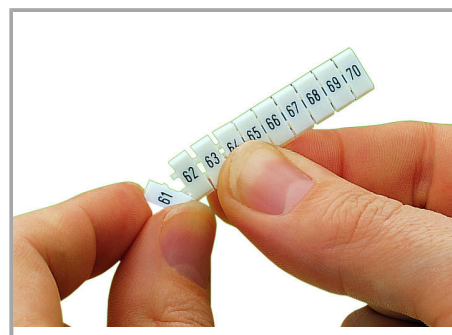

Fișă tehnică | Număr articol: 793-3510

WMB marking card; as card; MARKED; 201 ... 300 (1x); Horizontal marking; snap-on type; white

www.wago.com/793-3510

Date

Technical Data

Marking	201 ... 300
Marking (number)	1
Marking direction	Horizontal marking
Marking color	black
Marking type	Digits
Darstellung des Aufdrucks	consecutive numbers per strip
Pre-assembly	10 strips with 10 markers per card

Geometrical Data

Marker/Strip width	3.5 mm
Marker width	3,5 mm

Material Data

Color	white
Weight	6,5 g

Supus modificărilor.

WAGO Kontakttechnik GmbH & Co. KG
/Representative Office Romania
Sos. Pipera-Tunari nr. 1/1
building 1, 2nd floor | 077190 Voluntari, Ilfov
Tel.: +40-(0)31 421 85 68 | Email: info-RO@wago.com

Counterpart

Installation Notes

Application

Separating a strip from the WMB marker card.

Stretching a WMB marker strip.

Separating an individual marker from the WMB marker strip – for larger terminal blocks.