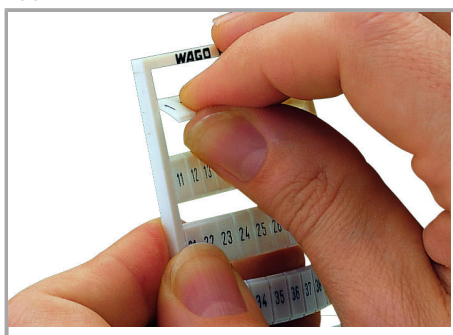

Fișă tehnică | Număr articol: 793-3510

WMB marking card; as card; MARKED; 201 ... 300 (1x); Horizontal marking; snap-on type; white

www.wago.com/793-3510

Date

Technical Data

Marking	201 ... 300
Marking (number)	1
Marking direction	Horizontal marking
Marking color	black
Marking type	Digits
Darstellung des Aufdrucks	consecutive numbers per strip
Pre-assembly	10 strips with 10 markers per card

Geometrical Data

Marker/Strip width	3.5 mm
Marker width	3,5 mm

Material Data

Color	white
Weight	6,5 g

Supus modificărilor.

WAGO Kontakttechnik GmbH & Co. KG
/Representative Office Romania
Sos. Pipera-Tunari nr. 1/1
building 1, 2nd floor | 077190 Voluntari, Ilfov
Tel.: +40-(0)31 421 85 68 | Email: info-RO@wago.com

Counterpart

Installation Notes

Application

Separating a strip from the WMB marker card.

Stretching a WMB marker strip.

Separating an individual marker from the WMB marker strip – for larger terminal blocks.