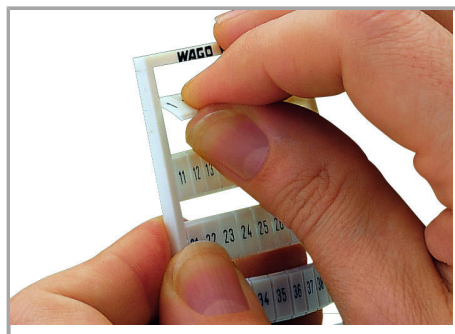

Weight	9 g
Fire load	0,257 MJ

Commercial data

Product Group	2 (Terminal Block Accessories)
Packaging type	BOX
Country of origin	DE
GTIN	4017332594905
Customs tariff number	491 19900000

Counterpart

Installation Notes

Application

Separating a strip from the WMB marker card.