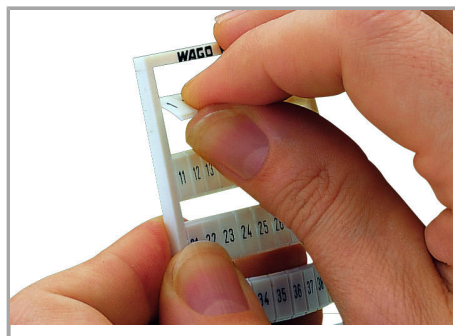

Weight	9 g
Fire load	0,257 MJ

Commercial data

Product Group	2 (Terminal Block Accessories)
Packaging type	BOX
Country of origin	DE
GTIN	4017332594912
Customs tariff number	491 19900000

Counterpart

Installation Notes

Application

Separating a strip from the WMB marker card.