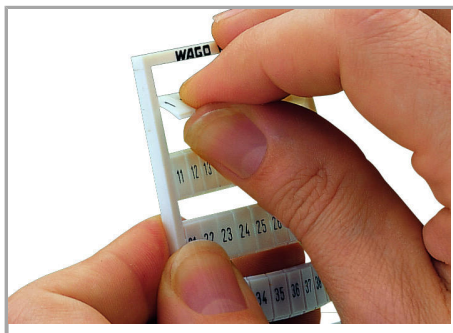

Material Data

Color	white
Weight	7,2 g
Fire load	0,215 MJ

Commercial data

Product Group	2 (Terminal Block Accessories)
Packaging type	BOX
Country of origin	DE
GTIN	4044918960229
Customs tariff number	491 19900000

Counterpart

Installation Notes

Application

Separating a strip from the WMB marker card.