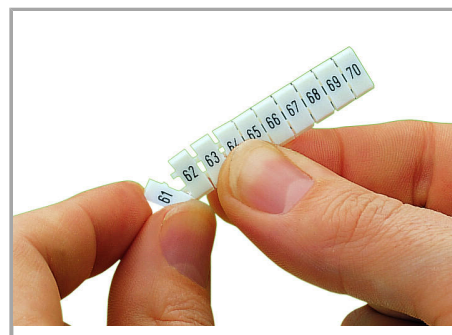

Separating an individual marker from the WMB marker strip – for larger terminal blocks.

Marking

Supus modificărilor.

WAGO Kontakttechnik GmbH & Co. KG
/Representative Office Romania
Sos. Pipera-Tunari nr. 1/1
building 1, 2nd floor | 077190 Voluntari, Ilfov
Tel.: +40-(0)31 421 85 68 | Email: info-RO@wago.com

Aveți întrebări despre produsele noastre?
Vă stăm la dispoziție pentru preluarea apelului la +40 (0) 31 421 85 68.