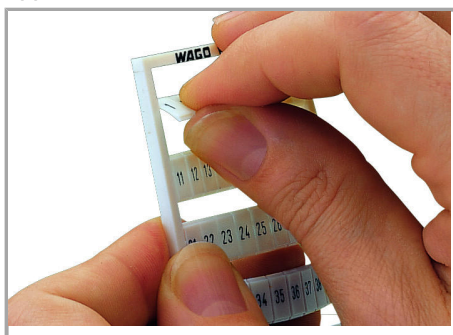

Weight	7,2 g
Fire load	0,215 MJ

Commercial data

Product Group	2 (Terminal Block Accessories)
Packaging type	BOX
Country of origin	DE
GTIN	4044918952699
Customs tariff number	491 19900000

Counterpart

Installation Notes

Application

Separating a strip from the WMB marker card.