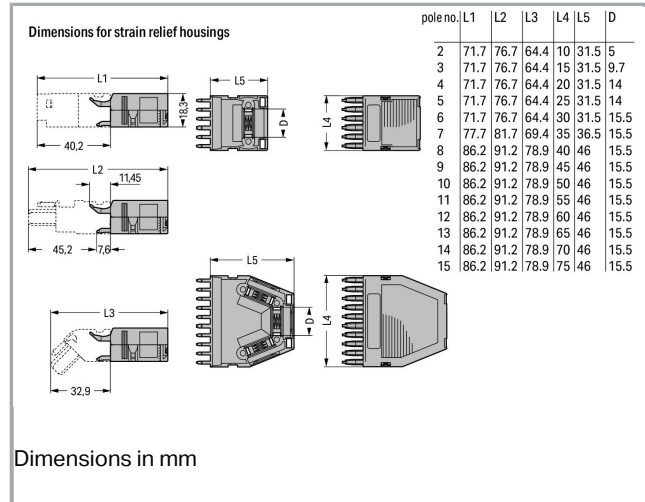

RoHS Compliant

BOMcheck.net

Culoare:

Date

Connection data

Pole No. 11

Geometrical Data

Width 55 mm / 2.165 inch
 Height 18.3 mm / 0.72 inch
 Depth 46 mm / 1.811 inch