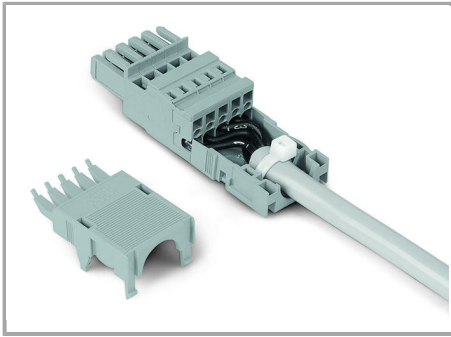

2- to 5-pole strain relief housings feature one cable outlet (rear side).