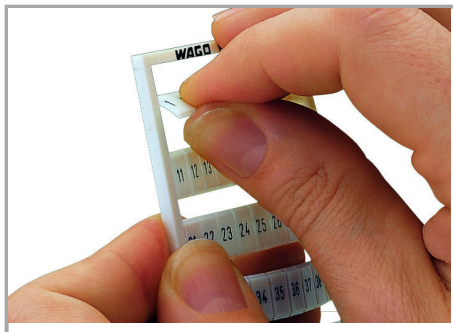

Material Data

Color	white
Weight	8,5 g
Fire load	0,257 MJ

Commercial data

Product Group	2 (Terminal Block Accessories)
Packaging type	BOX
Country of origin	DE
GTIN	4017332397773
Customs tariff number	4911990000

Counterpart

Installation Notes

Application

Separating a strip from the WMB marker card.