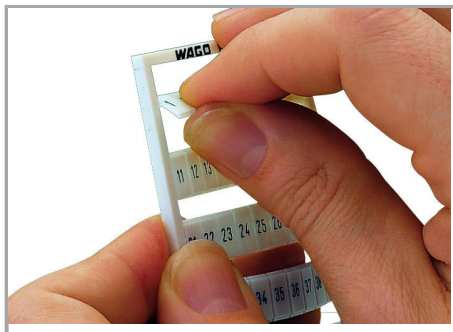

Fire load

0,257 MJ

Commercial data

Product Group	2 (Terminal Block Accessories)
Packaging type	BOX
Country of origin	DE
GTIN	4017332711012
Customs tariff number	49119900000

Counterpart

Installation Notes

Application

Separating a strip from the WMB marker card.