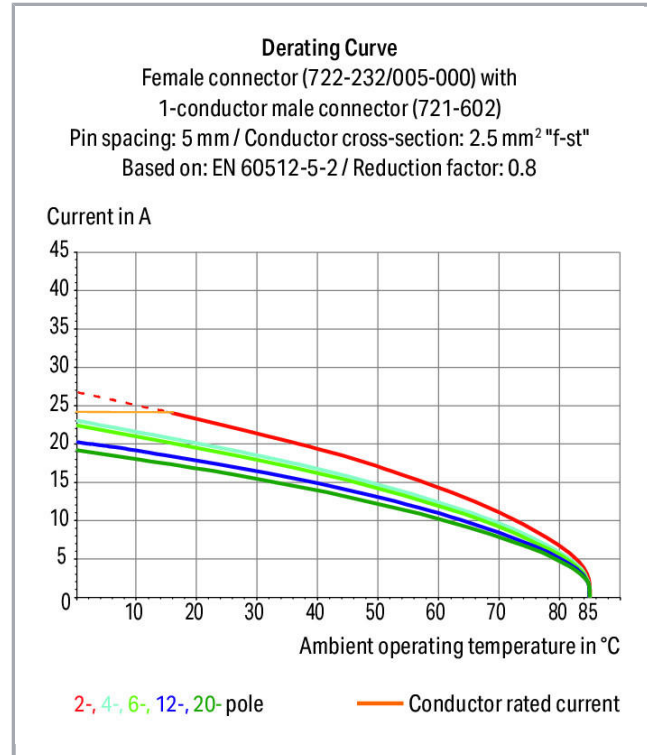

Fișă tehnică | Număr articol: 722-134/005-000/039-000

Female connector for rail-mount terminal blocks; 0.6 x 1 mm pins; straight;
100% protected against mismatching; Locking lever; Pin spacing 5 mm; 4-pole;
light gray

www.wago.com/722-134/005-000/039-000

RoHS ☒ Compliant

BOMcheck.net

Culoare: ■

Supus modificărilor.

WAGO Kontakttechnik GmbH & Co. KG
/Representative Office Romania
Sos. Pipera-Tunari nr. 1/1
building 1, 2nd floor | 077190 Voluntari, Ilfov
Tel.: +40-(0)31 421 85 68 | Email: info-RO@wago.com

Aveți întrebări despre produsele noastre?
Vă stăm la dispoziție pentru preluarea apelului la +40 (0) 31 421 85 68.