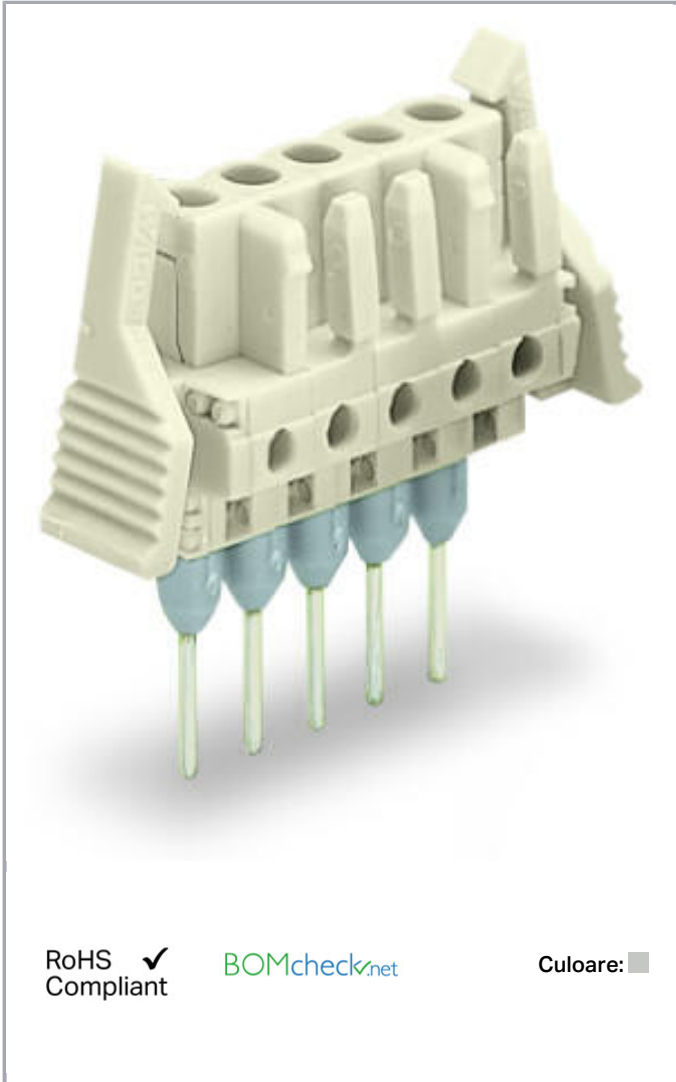

Fișă tehnică | Număr articol: 722-134/005-000/039-000

Female connector for rail-mount terminal blocks; 0.6 x 1 mm pins; straight;
100% protected against mismatching; Locking lever; Pin spacing 5 mm; 4-pole;
light gray

www.wago.com/722-134/005-000/039-000

RoHS ☒ Compliant

BOMcheck.net

Culoare: ■

Supus modificărilor.

WAGO Kontakttechnik GmbH & Co. KG
/Representative Office Romania
Sos. Pipera-Tunari nr. 1/1
building 1, 2nd floor | 077190 Voluntari, Ilfov
Tel.: +40-(0)31 421 85 68 | Email: info-RO@wago.com

Aveți întrebări despre produsele noastre?
Vă stăm la dispoziție pentru preluarea apelului la +40 (0) 31 421 85 68.