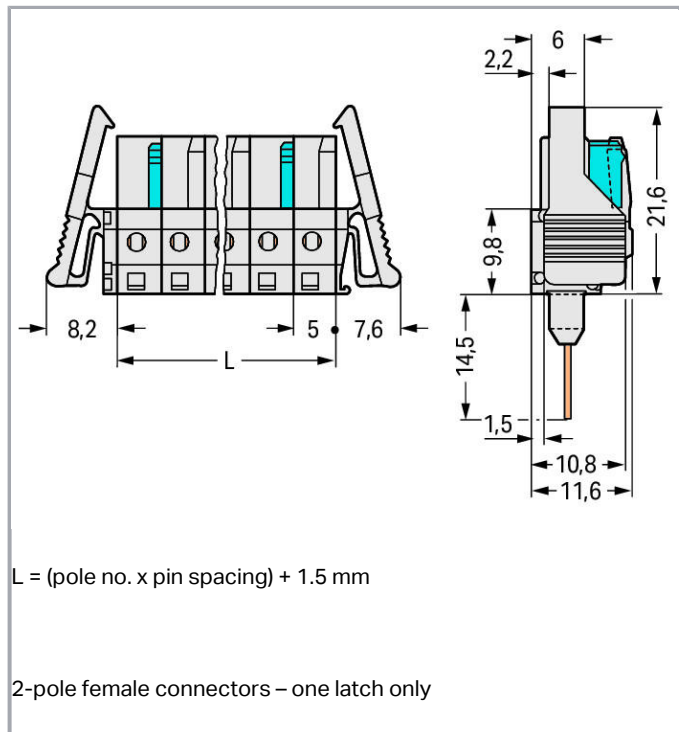

## Fișă tehnică | Număr articol: 722-134/005-000/039-000

Female connector for rail-mount terminal blocks; 0.6 x 1 mm pins; straight;  
100% protected against mismatching; Locking lever; Pin spacing 5 mm; 4-pole;  
light gray

## Descriere articol

- Pluggable connectors for rail-mount terminal blocks equipped with CAGE CLAMP® connection
- Female connectors with long contact pins connect to the termination ports of 280 Series Rail-Mount Terminal Blocks
- Female connectors are touch-proof when unmated, providing a pluggable, live output
- 100 % protected against mismatching
- With coding fingers

**Connection data**

Pole No.	4
Total number of potentials	4
Number of connection types	1
Number of levels	1

**Geometrical Data**

Pin spacing	5 mm / 0.197 inch
Width	35.8 mm / 1.409 inch
Height	36.1 mm / 1.421 inch
Height from the surface	21.6 mm / 0.85 inch