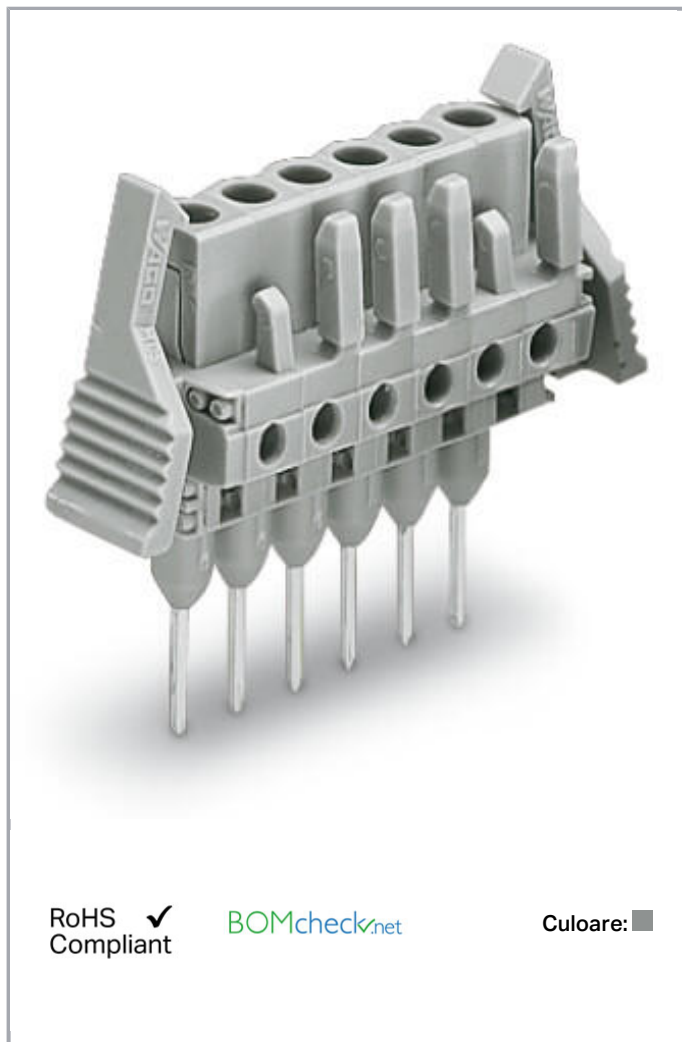

Fișă tehnică | Număr articol: 232-135/005-000/039-000

Female connector for rail-mount terminal blocks; 0.6 x 1 mm pins; straight;
Locking lever; Pin spacing 5 mm; 5-pole; gray

www.wago.com/232-135/005-000/039-000

Aveți întrebări despre produsele noastre?
Vă stăm la dispoziție pentru preluarea apelului la +40 (0) 31 421 85 68.

Descriere articol

- Pluggable connectors for rail-mount terminal blocks equipped with CAGE CLAMP® connection
- Female connectors with long contact pins connect to the termination ports of 280 Series Rail-Mount Terminal Blocks
- Female connectors are touch-proof when unmated, providing a pluggable, live output
- With coding fingers

Safety information 1:

The *MCS – MULTI CONNECTION SYSTEM* includes connectors without breaking capacity in accordance with DIN EN 61984. When used as intended, these connectors must not be connected/disconnected when live or under load. The circuit design should ensure header pins, which can be touched, are not live when unmated.