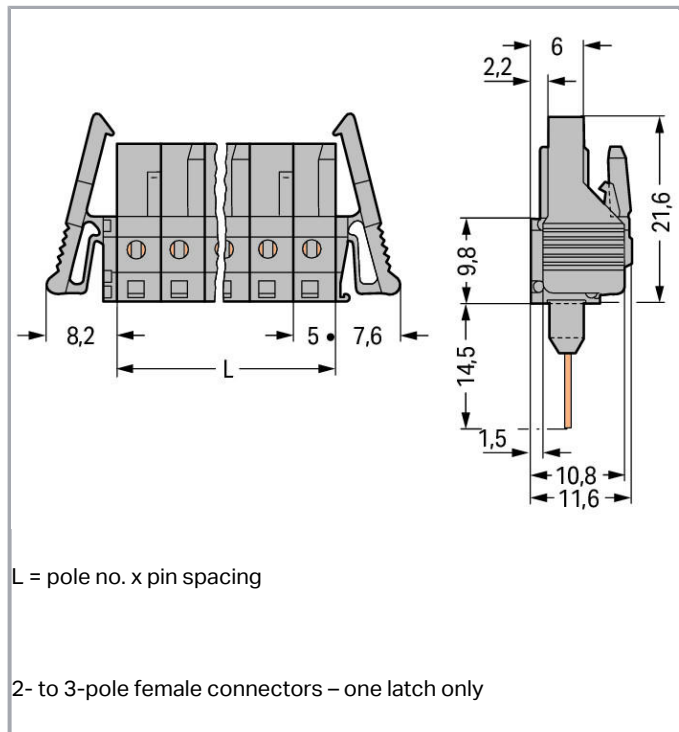

Fișă tehnică | Număr articol: 232-135/005-000/039-000

Female connector for rail-mount terminal blocks; 0.6 x 1 mm pins; straight;
Locking lever; Pin spacing 5 mm; 5-pole; gray

www.wago.com/232-135/005-000/039-000

Aveți întrebări despre produsele noastre?
Vă stăm la dispoziție pentru preluarea apelului la +40 (0) 31 421 85 68.

Descriere articol

- Pluggable connectors for rail-mount terminal blocks equipped with CAGE CLAMP® connection
- Female connectors with long contact pins connect to the termination ports of 280 Series Rail-Mount Terminal Blocks
- Female connectors are touch-proof when unmated, providing a pluggable, live output
- With coding fingers

Connection data

Pole No.	5
Total number of potentials	5
Number of connection types	1
Number of levels	1

Geometrical Data

Pin spacing	5 mm / 0.197 inch
Width	40,8 mm / 1.606 inch
Height	36,1 mm / 1.421 inch
Height from the surface	21,6 mm / 0.85 inch
Depth	11,6 mm / 0.457 inch