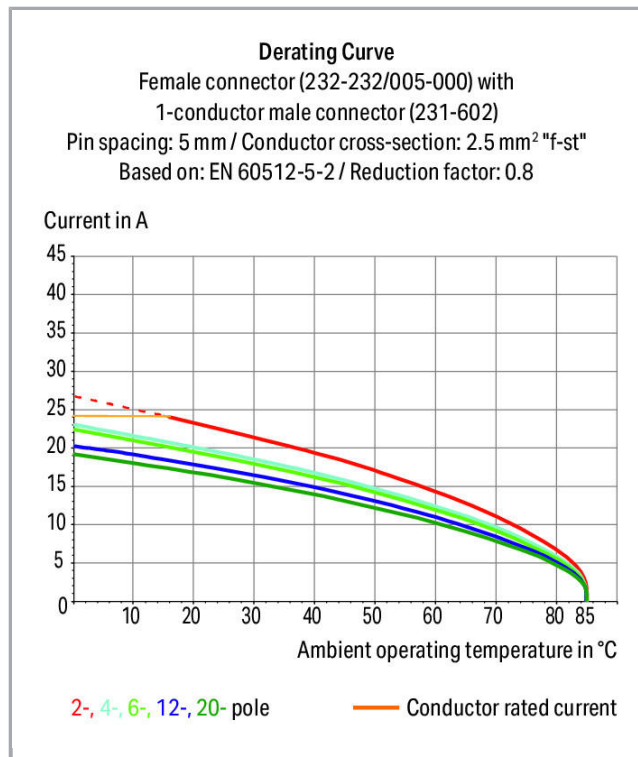

Fișă tehnică | Număr articol: 232-135/005-000/039-000

Female connector for rail-mount terminal blocks; 0.6 x 1 mm pins; straight;
Locking lever; Pin spacing 5 mm; 5-pole; gray

www.wago.com/232-135/005-000/039-000