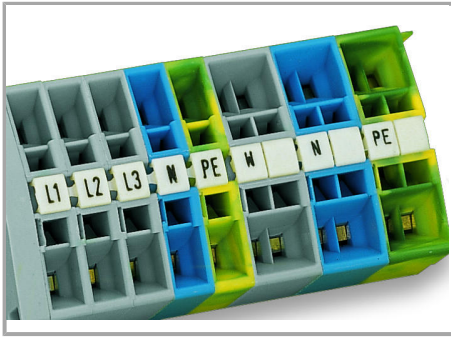

Marking via Mini-WSB Quick markers.

Familie de produse

Mini-WSB

Afișare globală produse din familie.

Supus modificărilor.