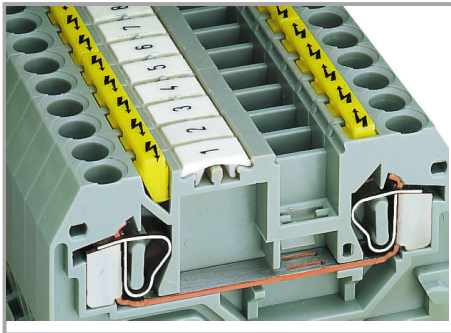

Additional Information

Technical explanations

Apr 3, 2019

pdf
2,1 MB

Descărcare

CAD/CAE-Data

CAE data

WSCAD Universe 285-415

URL

Descărcare

Installation Notes

Cover

Protective warning markers inserted into the operating slots.

Supus modificărilor.