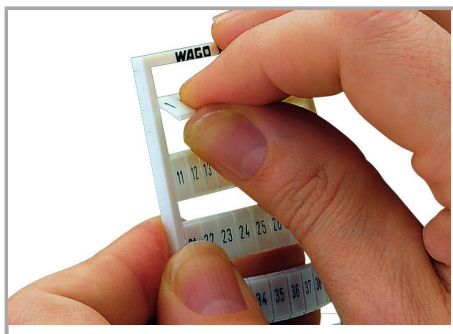

Weight	8,5 g
Fire load	0,257 MJ

Commercial data

Product Group	2 (Terminal Block Accessories)
Packaging type	BOX
Country of origin	DE
GTIN	4017332815475
Customs tariff number	491 19900000

Counterpart

Installation Notes

Application

Separating a strip from the WMB marker card.