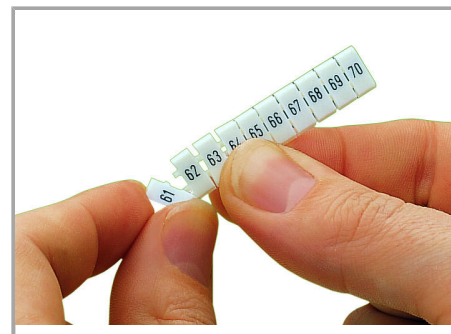

Separating an individual marker from the WMB marker strip – for larger terminal blocks.

Marking

Supus modificărilor.