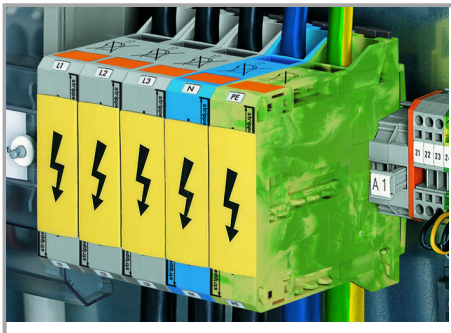

Descărcare

Installation Notes

Cover

Protective warning marker may indicate:

Notice: Power is still on even after switching
off the main switch!

Familie de produse

POWER CAGE CLAMP

[Afișare globală produse din familie.](#)