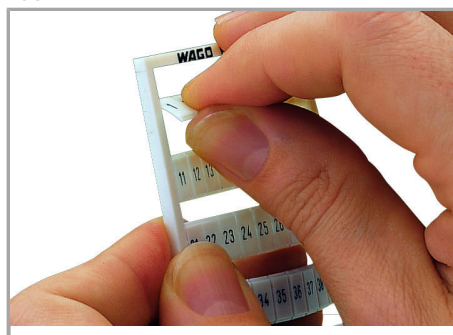

Weight	8,4 g
Fire load	0,256 MJ

Commercial data

Product Group	2 (Terminal Block Accessories)
Packaging type	BOX
Country of origin	DE
GTIN	4045454817138
Customs tariff number	491 19900000

Counterpart

Installation Notes

Application

Separating a strip from the WMB marker card.