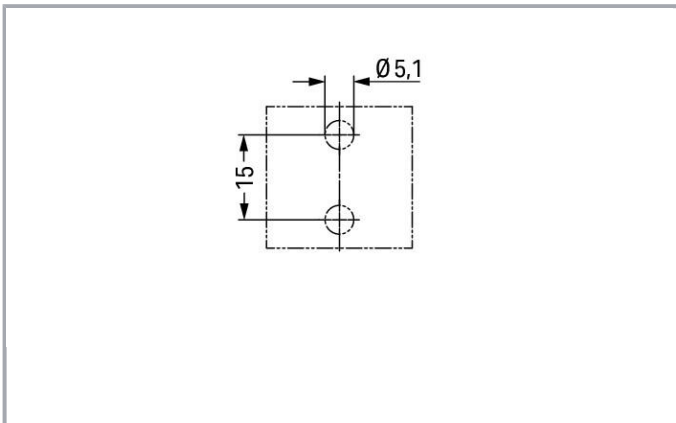

Fișă tehnică | Număr articol: 890-674

Mounting plate; 4-pole; for distribution connectors; Plastic; white

www.wago.com/890-674

Date

Connection data

Pole No. 4

Mechanical data

Mounting type Screw mounting