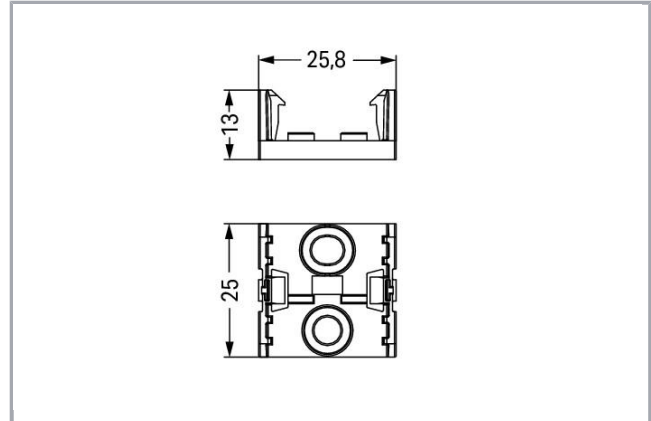

Fișă tehnică | Număr articol: 890-674

Mounting plate; 4-pole; for distribution connectors; Plastic; white

www.wago.com/890-674

Date

Connection data

Pole No. 4

Mechanical data

Mounting type Screw mounting