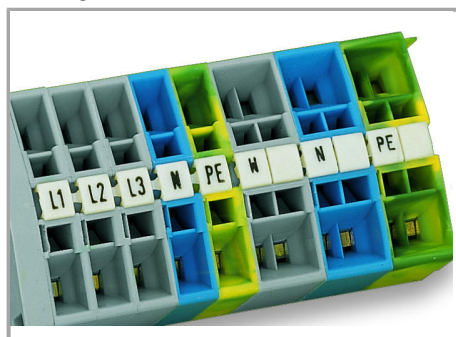

Weight	6,2 g
Fire load	0,201 MJ

Commercial data

Product Group	2 (Terminal Block Accessories)
Packaging type	BOX
Country of origin	DE
GTIN	4017332133463
Customs tariff number	491 19900000

Counterpart

Installation Notes

Marking

Marking via Mini-WSB Quick markers.

Familie de produse

Mini-WSB

Afișare globală produse din familie.

Supus modificărilor.