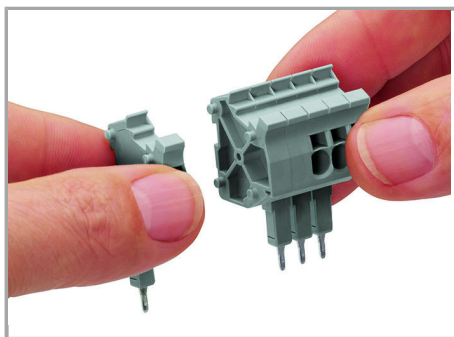

[URL](#)

[Descărcare](#)

Installation Notes

Installation

Snapping connectors and spacers together to assemble a multipole connector.

Familie de produse

TOPJOB® S

TOPJOB® S: In various industrial applications and modern building installations, WAGO's wide and versatile range of rail-mount terminal blocks provides more than just reliable electrical connections.