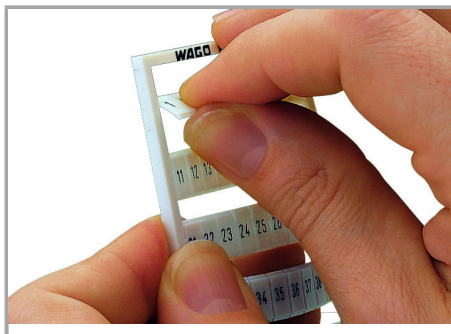

Commercial data

Product Group	2 (Terminal Block Accessories)
Packaging type	BOX
Country of origin	DE
GTIN	4017332785075
Customs tariff number	4911990000

Counterpart

Installation Notes

Application

Separating a strip from the WMB marker card.