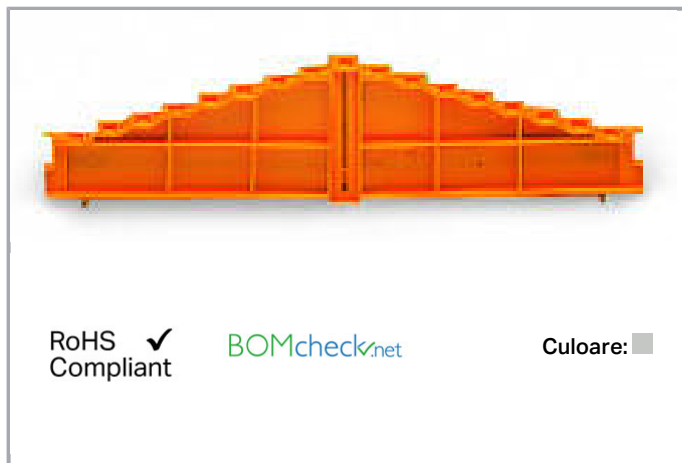

Fișă tehnică | Număr articol: 727-116

8-level end plate; plain; 7.62 mm thick; light gray

www.wago.com/727-116

Date

Geometrical Data

| | |
|--------|----------------------|
| Width | 7.62 mm / 0.3 inch |
| Height | 58.3 mm / 2.295 inch |
| Depth | 226 mm / 8.898 inch |

Mechanical data

| | |
|---------|-------|
| Marking | plain |
|---------|-------|

Material Data

| | |
|-----------|------------|
| Color | light gray |
| Fire load | 0,858 MJ |
| Weight | 28,8 g |

Commercial data