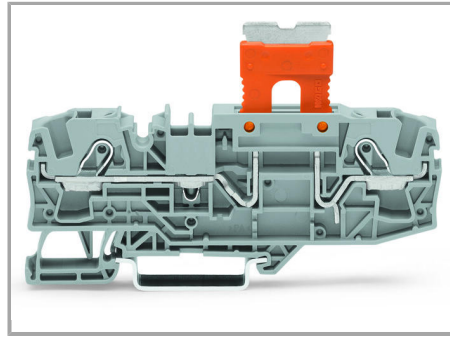

Carrier terminal block (2006-401) with disconnect plug (2006-1661) in parked position

Familie de produse

TOPJOB® S

TOPJOB® S: In various industrial applications and modern building installations, WAGO's wide and versatile range of rail-mount terminal blocks provides more than just reliable electrical connections.