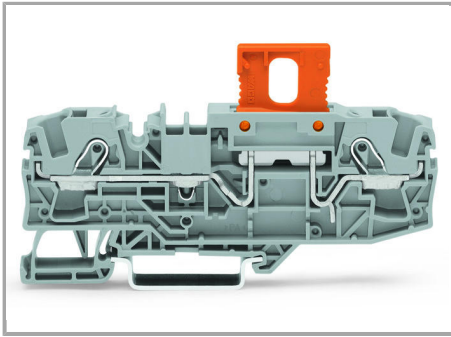

Carrier terminal block (2006-401) with disconnect plug (2006-1661) in operating position