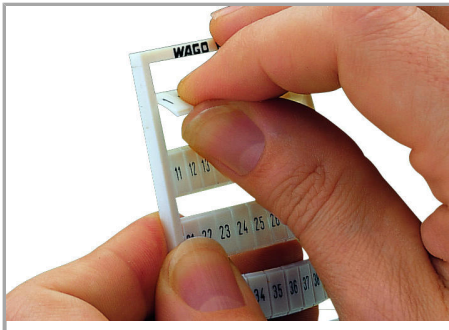

Material Data

Color	white
Weight	8,5 g
Fire load	0,257 MJ

Commercial data

Product Group	2 (Terminal Block Accessories)
Packaging type	BOX
Country of origin	DE
GTIN	4017332397711
Customs tariff number	49119900000

Counterpart

Installation Notes

Application

Separating a strip from the WMB marker card.