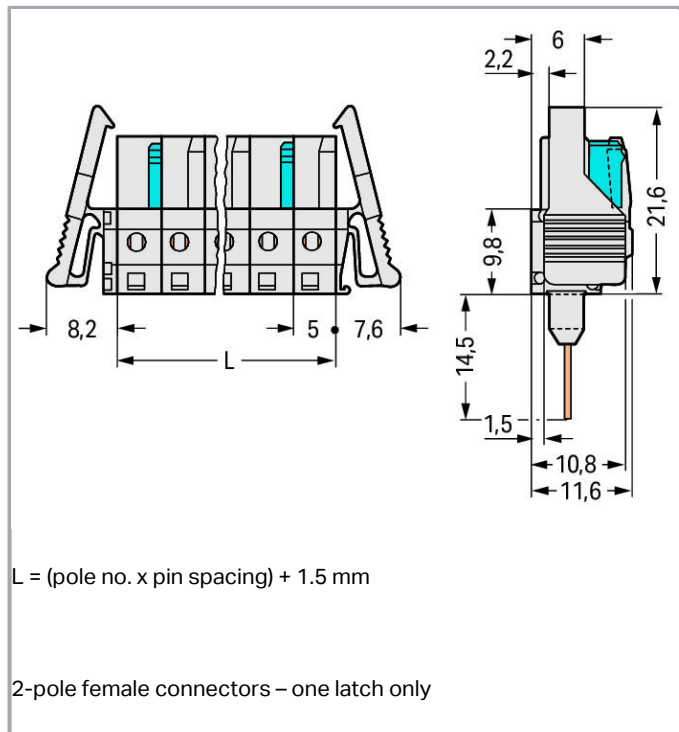

Fișă tehnică | Număr articol: 722-150/005-000/039-000

Female connector for rail-mount terminal blocks; 0.6 x 1 mm pins; straight; 100% protected against mismatching; Locking lever; Pin spacing 5 mm; 20-pole; light gray

Aveți întrebări despre produsele noastre?
Vă stăm la dispoziție pentru preluarea apelului la +40 (0) 31 421 85 68.

Descriere articol

- Pluggable connectors for rail-mount terminal blocks equipped with CAGE CLAMP® connection
- Female connectors with long contact pins connect to the termination ports of 280 Series Rail-Mount Terminal Blocks
- Female connectors are touch-proof when unmated, providing a pluggable, live output
- 100 % protected against mismatching
- With coding fingers

Connection data

Pole No.	20
Total number of potentials	20
Number of connection types	1
Number of levels	1

Geometrical Data

Pin spacing	5 mm / 0.197 inch
Width	95.8 mm / 3.772 inch
Height	36.1 mm / 1.421 inch
Height from the surface	21.6 mm / 0.85 inch