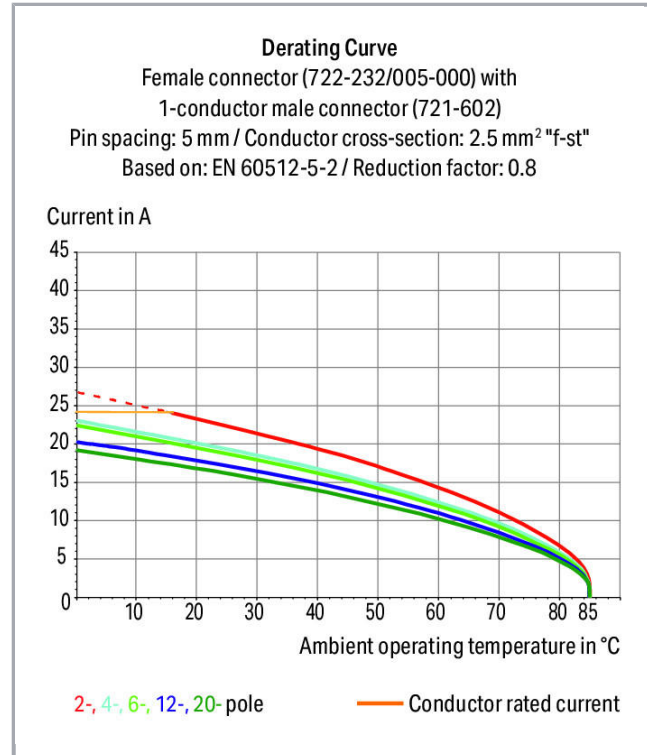

Fișă tehnică | Număr articol: 722-150/005-000/039-000

Female connector for rail-mount terminal blocks; 0.6 x 1 mm pins; straight; 100% protected against mismatching; Locking lever; Pin spacing 5 mm; 20-pole; light gray

www.wago.com/722-150/005-000/039-000

Supus modificărilor.

WAGO Kontakttechnik GmbH & Co. KG
/Representative Office Romania
Sos. Pipera-Tunari nr. 1/1
building 1, 2nd floor | 077190 Voluntari, Ilfov
Tel.: +40-(0)31 421 85 68 | Email: info-RO@wago.com

Aveți întrebări despre produsele noastre?
Vă stăm la dispoziție pentru preluarea apelului la +40 (0) 31 421 85 68.