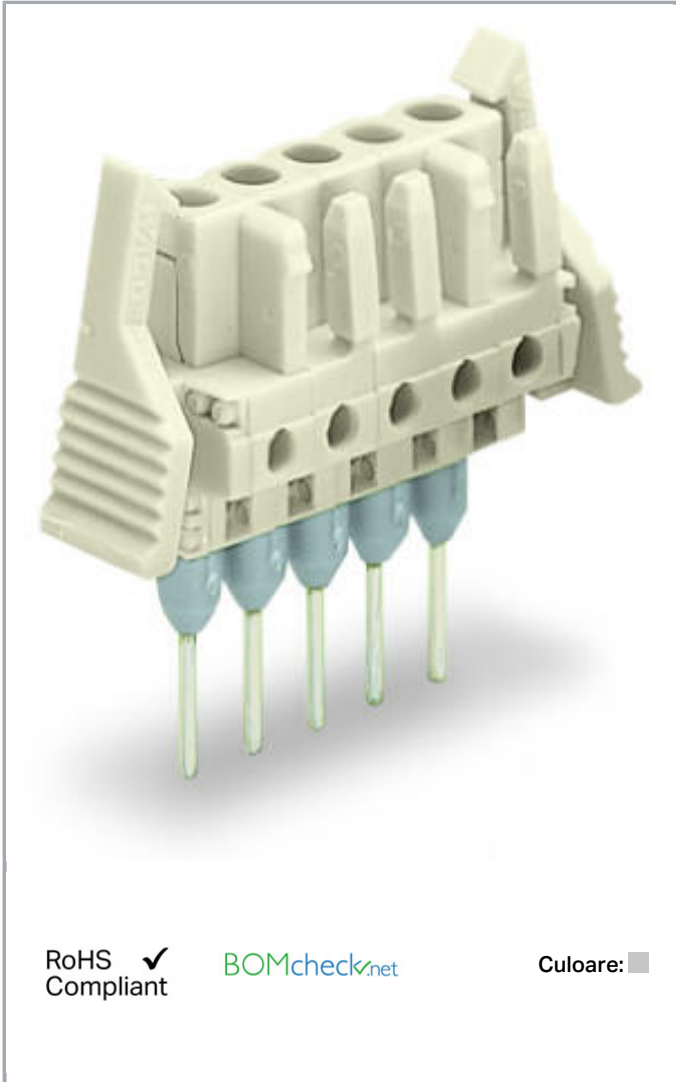

Fișă tehnică | Număr articol: 722-150/005-000/039-000

Female connector for rail-mount terminal blocks; 0.6 x 1 mm pins; straight; 100% protected against mismatching; Locking lever; Pin spacing 5 mm; 20-pole; light gray

www.wago.com/722-150/005-000/039-000

Supus modificărilor.

WAGO Kontakttechnik GmbH & Co. KG
/Representative Office Romania
Sos. Pipera-Tunari nr. 1/1
building 1, 2nd floor | 077190 Voluntari, Ilfov
Tel.: +40-(0)31 421 85 68 | Email: info-RO@wago.com

Aveți întrebări despre produsele noastre?
Vă stăm la dispoziție pentru preluarea apelului la +40 (0) 31 421 85 68.