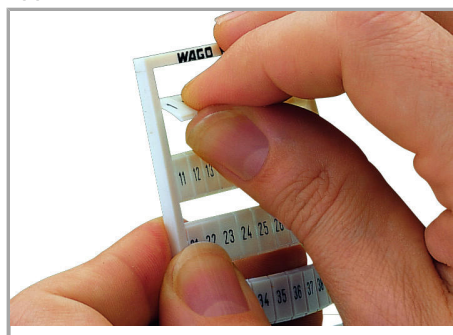

Weight	7,2 g
Fire load	0,215 MJ

Commercial data

Product Group	2 (Terminal Block Accessories)
Packaging type	BOX
Country of origin	DE
GTIN	4044918989961
Customs tariff number	491 19900000

Counterpart

Installation Notes

Application

Separating a strip from the WMB marker card.