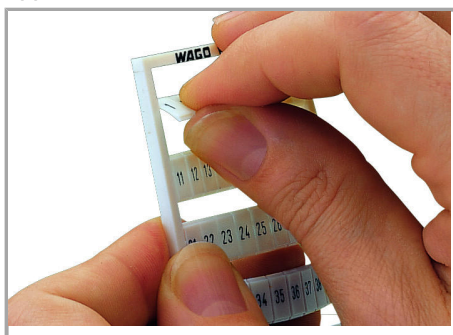

Weight	8,4 g
Fire load	0,256 MJ

Commercial data

Product Group	2 (Terminal Block Accessories)
Packaging type	BOX
Country of origin	DE
GTIN	4044918953993
Customs tariff number	491 19900000

Counterpart

Installation Notes

Application

Separating a strip from the WMB marker card.