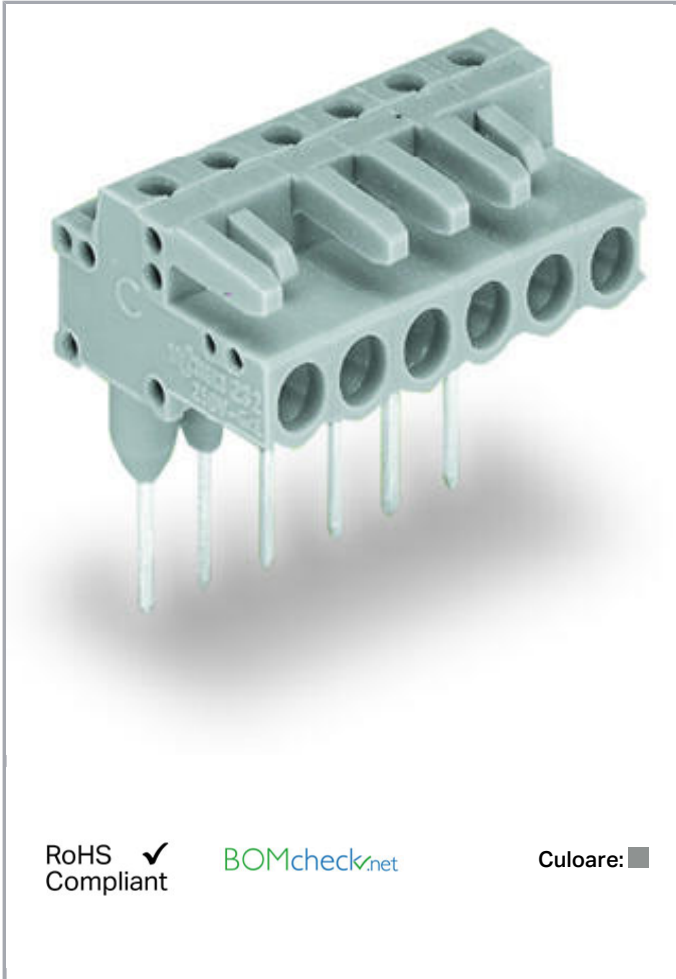

Fișă tehnică | Număr articol: 232-237/005-000

Female connector for rail-mount terminal blocks; 0.6 x 1 mm pins; angled;
Pin spacing 5 mm; 7-pole; gray

www.wago.com/232-237/005-000

RoHS Compliant

BOMcheck.net

Aveți întrebări despre produsele noastre?
Vă stăm la dispoziție pentru preluarea apelului la +40 (0) 31 421 85 68.

Descriere articol

- Pluggable connectors for rail-mount terminal blocks equipped with CAGE CLAMP® connection
- Female connectors with long contact pins connect to the termination ports of 280 Series Rail-Mount Terminal Blocks
- Female connectors are touch-proof when unmated, providing a pluggable, live output
- With coding fingers

Safety information 1:

The *MCS – MULTI CONNECTION SYSTEM* includes connectors without breaking capacity in accordance with DIN EN 61984. When used as intended, these connectors must not be connected/disconnected when live or under load. The circuit design should ensure header pins, which can be touched, are not live when unmated.