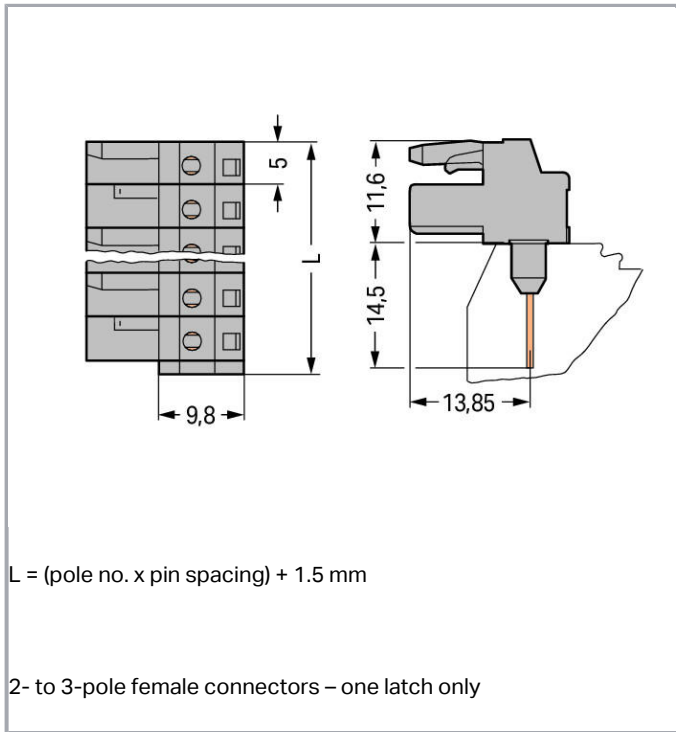

Fișă tehnică | Număr articol: 232-237/005-000

Female connector for rail-mount terminal blocks; 0.6 x 1 mm pins; angled;
Pin spacing 5 mm; 7-pole; gray

www.wago.com/232-237/005-000

RoHS Compliant

BOMcheck.net

Aveți întrebări despre produsele noastre?
Vă stăm la dispoziție pentru preluarea apelului la +40 (0) 31 421 85 68.

Descriere articol

- Pluggable connectors for rail-mount terminal blocks equipped with CAGE CLAMP® connection
- Female connectors with long contact pins connect to the termination ports of 280 Series Rail-Mount Terminal Blocks
- Female connectors are touch-proof when unmated, providing a pluggable, live output
- With coding fingers

Connection data

Pole No.	7
Total number of potentials	7
Number of connection types	1
Number of levels	1

Geometrical Data

Pin spacing	5 mm / 0.197 inch
Width	36,5 mm / 1.437 inch
Height	26,1 mm / 1.028 inch
Height from the surface	11,6 mm / 0.457 inch
Depth	18,25 mm / 0.719 inch