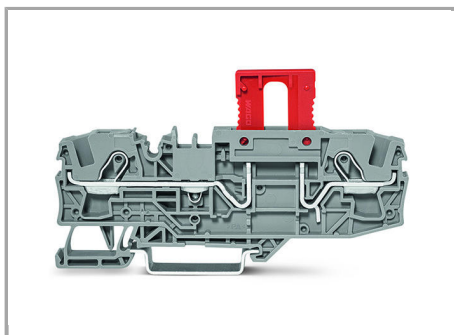

Additional Information

Technical explanations

Apr 3, 2019

pdf
2,1 MB

Descărcare

Installation Notes

Carrier terminal block with blind plug
(2006-451) in disconnect position

Familie de produse

TOPJOB® S

TOPJOB® S: In various industrial applications and modern building installations, WAGO's wide and versatile range of rail-mount terminal blocks provides more than just reliable electrical connections.