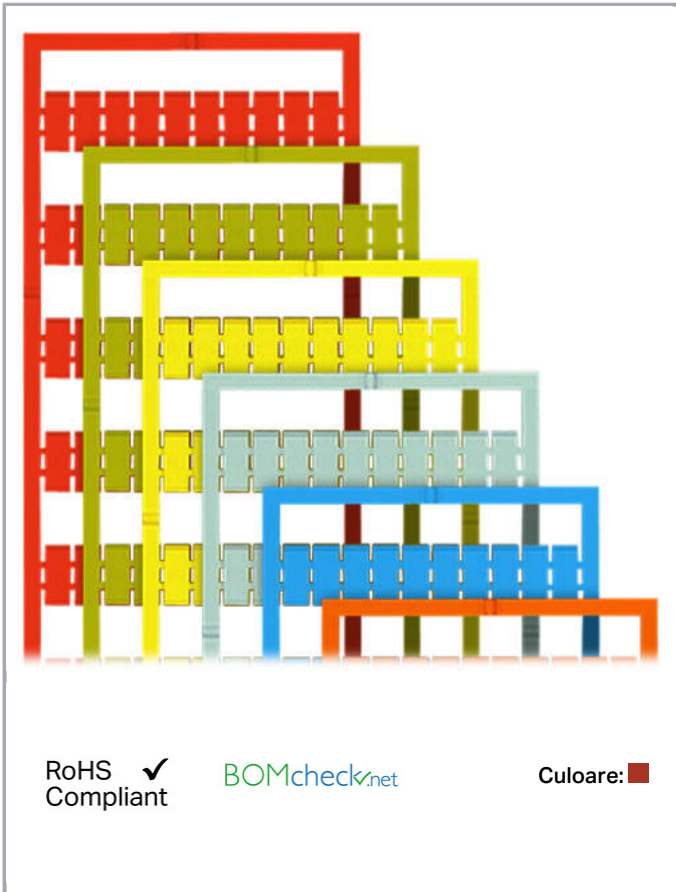

## Fișă tehnică | Număr articol: 793-502/000-005

WMB marking card; as card; MARKED; 1 ... 10 (10x); not stretchable;  
Horizontal marking; snap-on type; red

[www.wago.com/793-502/000-005](http://www.wago.com/793-502/000-005)

#### Technical Data

Marking	1 ... 10
Marking (number)	10
Marking direction	Horizontal marking
Marking color	black
Marking type	Digits
Darstellung des Aufdrucks	consecutive numbers per strip
Pre-assembly	10 strips with 10 markers per card

## Geometrical Data

Marker/Strip width	5 mm
Marker width	5 mm