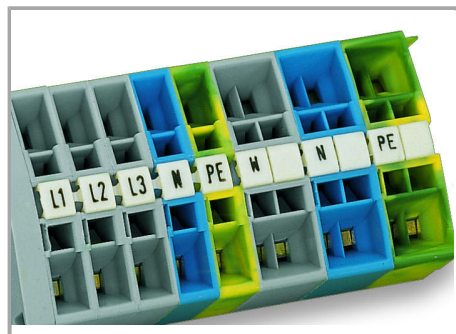

Material Data

Color	violet
Weight	99,3 g

Commercial data

Packaging type	bag
Country of origin	DE
GTIN	4055143298001
Customs tariff number	491 19900000

Counterpart

Produse compatibile

Marking accessories

Nr. articol: 258-5000

Thermal transfer printer; Smart Printer; for complete control cabinet marking; 300 dpi

www.wago.com/258-5000

Nr. articol: 258-5008

Roller; for Smart Printer; for Mini-WSB Inline WAGO (2009-145); 1 grinding device

www.wago.com/258-5008

Installation Notes

Marking

Marking via Mini-WSB Quick markers.

Familie de produse

Supus modificărilor.

WAGO Kontakttechnik GmbH & Co. KG
/Representative Office Romania
Sos. Pipera-Tunari nr. 1/1
building 1, 2nd floor | 077190 Voluntari, Ilfov
Tel.: +40-(0)31 421 85 68 | Email: info-RO@wago.com

Aveți întrebări despre produsele noastre?
Vă stăm la dispoziție pentru preluarea apelului la +40 (0) 31 421 85 68.