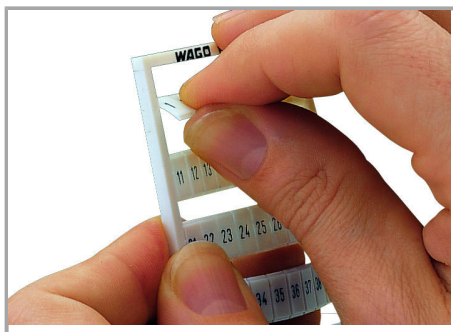

Geometrical Data

Marker/Strip width	5 mm
Marker width	5 mm

Material Data

Color	blue
Weight	9 g
Fire load	0,27 MJ

Commercial data

Product Group	2 (Terminal Block Accessories)
Packaging type	BOX
Country of origin	DE
GTIN	4017332783194
Customs tariff number	49119900000

Counterpart

Installation Notes

Application

Separating a strip from the WMB marker card.