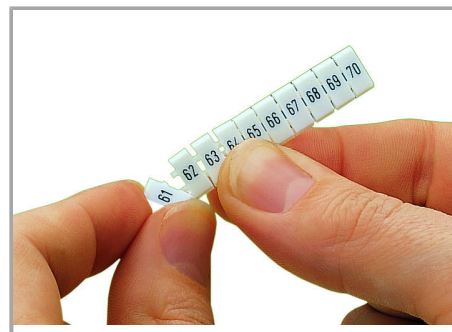

Separating an individual marker from the WMB marker strip – for larger terminal blocks.

Marking

Supus modificărilor.

WAGO Kontakttechnik GmbH & Co. KG
/Representative Office Romania
Sos. Pipera-Tunari nr. 1/1
building 1, 2nd floor | 077190 Voluntari, Ilfov
Tel.: +40-(0)31 421 85 68 | Email: info-RO@wago.com

Aveți întrebări despre produsele noastre?
Vă stăm la dispoziție pentru preluarea apelului la +40 (0) 31 421 85 68.