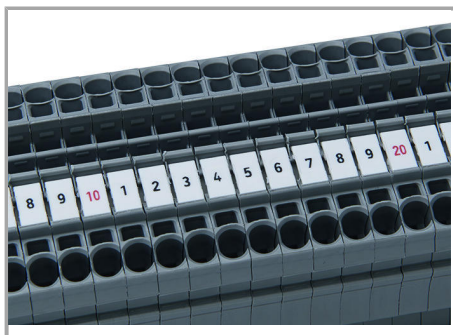

Marking

WMB "decade" marking

Familie de produse

WMB Multi marking system

Afișare globală produse din familie.

Supus modificărilor.