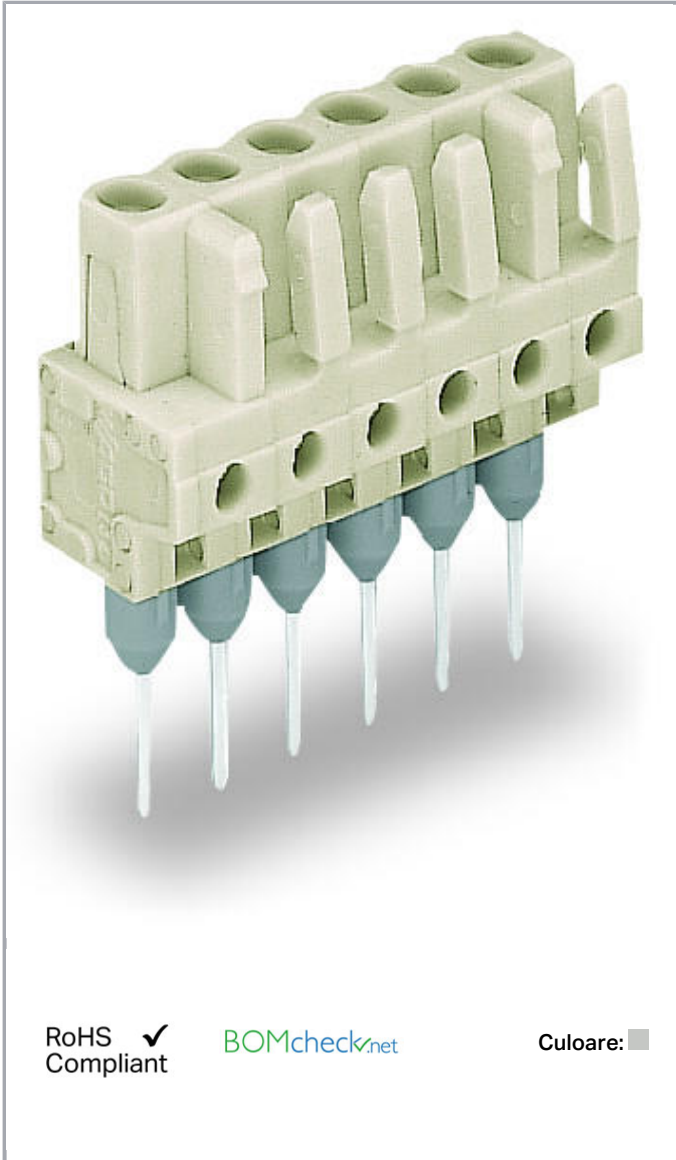

Fișă tehnică | Număr articol: 722-141/005-000

Female connector for rail-mount terminal blocks; 0.6 x 1 mm pins; straight; 100% protected against mismatching; Pin spacing 5 mm; 11-pole; light gray

www.wago.com/722-141/005-000

Aveți întrebări despre produsele noastre?
Vă stăm la dispoziție pentru preluarea apelului la +40 (0) 31 421 85 68.

Descriere articol

- Pluggable connectors for rail-mount terminal blocks equipped with CAGE CLAMP® connection
- Female connectors with long contact pins connect to the termination ports of 280 Series Rail-Mount Terminal Blocks
- Female connectors are touch-proof when unmated, providing a pluggable, live output
- 100 % protected against mismating
- With coding fingers