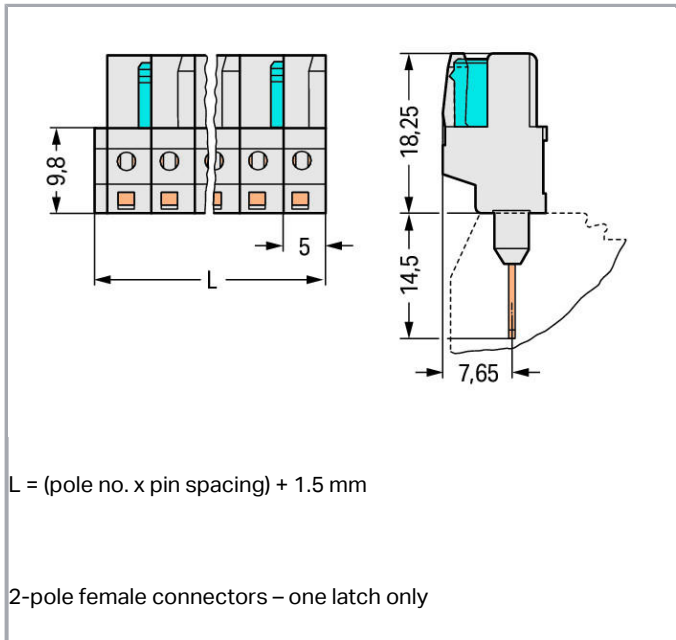

Fișă tehnică | Număr articol: 722-141/005-000

Female connector for rail-mount terminal blocks; 0.6 x 1 mm pins; straight; 100% protected against mismatching; Pin spacing 5 mm; 11-pole; light gray

www.wago.com/722-141/005-000

Aveți întrebări despre produsele noastre?
Vă stăm la dispoziție pentru preluarea apelului la +40 (0) 31 421 85 68.

Descriere articol

- Pluggable connectors for rail-mount terminal blocks equipped with CAGE CLAMP® connection
- Female connectors with long contact pins connect to the termination ports of 280 Series Rail-Mount Terminal Blocks
- Female connectors are touch-proof when unmated, providing a pluggable, live output
- 100 % protected against mismating
- With coding fingers