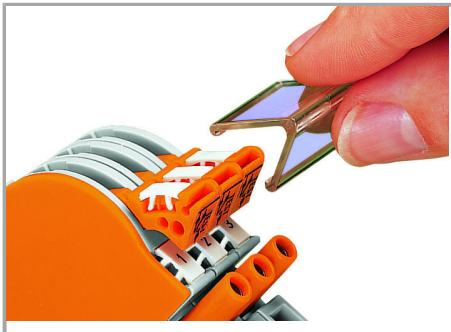

Fișă tehnică | Număr articol: 282-888

Locking cover; mechanically locks multiple links; 8-pole; transparent

www.wago.com/282-888

RoHS
Compliant

BOMcheck.net

Date

Material Data

Color	transparent
Fire load	0,139 MJ
Weight	4,6 g

Locking

Snapping a transparent locking cover onto
1–8 disconnect links:

Snapping a transparent locking cover onto
1–8 disconnect links:

a) Mechanically lock several links for multi-
pole switching applications