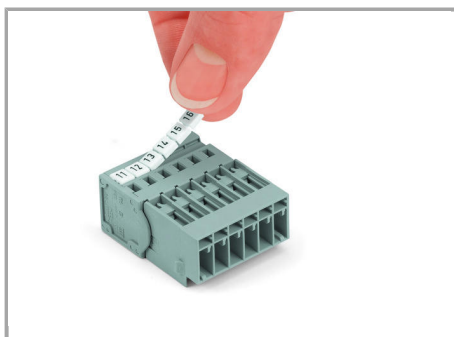

WSCAD Universe 769-611/004-000	URL	Descărcare
--------------------------------	-----	------------

Installation Notes

Inserting a conductor

Supus modificărilor.

Operating tool

Inserting a conductor via operating tool
(example shows a male connector).

Marking

Labeling a male connector with
CAGE CLAMP® connection via Mini-WSB
quick markers.

Familie de produse

X-COM

Afișare globală produse din familie.

Supus modificărilor.