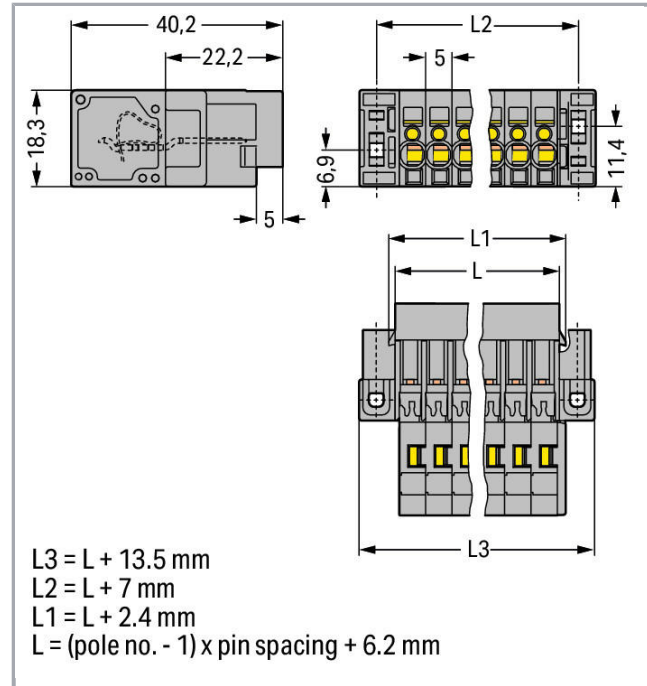

Fișă tehnică | Număr articol: 769-611/004-000

1-conductor male connector; Feedthrough flange; 4 mm²; Pin spacing 5 mm;
11-pole; 4,00 mm²; gray

www.wago.com/769-611/004-000

Date

Electrical data

Ratings per IEC/EN 60664-1

Nominal voltage (III/3)	500 V
Rated surge voltage (III/3)	6 kV
Rated current	32 A
Legend (ratings)	(III / 3) ≙ Overvoltage category III / Pollution degree 3

Connection data

Connection technology	CAGE CLAMP®
Actuation type	Operating tool
Connectable conductor materials	Copper
Nominal cross-section	4 mm ²

Geometrical Data

Pin spacing	5 mm / 0.197 inch
Width	69.7 mm / 2.744 inch
Height from the surface	18.3 mm / 0.72 inch
Depth	40.2 mm / 1.583 inch

Mechanical data

Mounting type	Mounting flange
---------------	-----------------