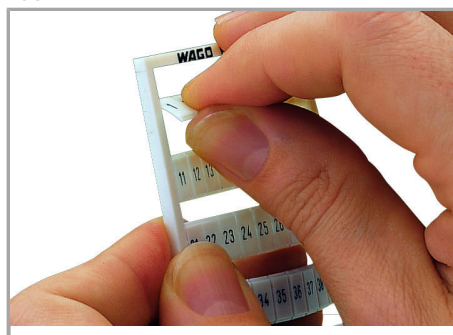

Weight	7,2 g
Fire load	0,215 MJ

Commercial data

Product Group	2 (Terminal Block Accessories)
Packaging type	BOX
Country of origin	DE
GTIN	4044918954006
Customs tariff number	491 19900000

Counterpart

Installation Notes

Application

Separating a strip from the WMB marker card.