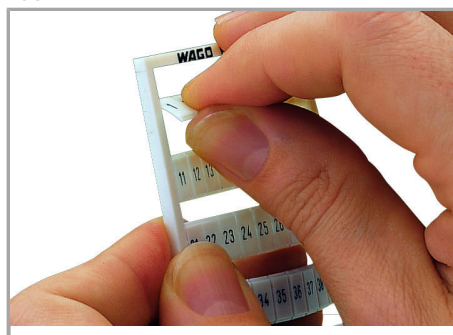

Fișă tehnică | Număr articol: 793-4534

WMB marking card; as card; MARKED; 33 / 34 (50 each); stretchable 4 - 4.2 mm; Horizontal marking; snap-on type; white

www.wago.com/793-4534

Date

Technical Data

Marking	33 / 34
Marking (number)	50
Marking direction	Horizontal marking
Marking color	black
Marking type	Digits
Darstellung des Aufdrucks	same numbers per strip
Pre-assembly	10 strips with 10 markers per card

Geometrical Data

Marker/Strip width	4 ... 4,2 mm
Marker width	4 mm

Material Data

Color	white
-------	-------

Supus modificărilor.

WAGO Kontakttechnik GmbH & Co. KG
/Representative Office Romania
Sos. Pipera-Tunari nr. 1/1
building 1, 2nd floor | 077190 Voluntari, Ilfov
Tel.: +40-(0)31 421 85 68 | Email: info-RO@wago.com

Counterpart

Installation Notes

Application

Separating a strip from the WMB marker card.

Stretching a WMB marker strip.

Separating an individual marker from the WMB marker strip – for larger terminal blocks.