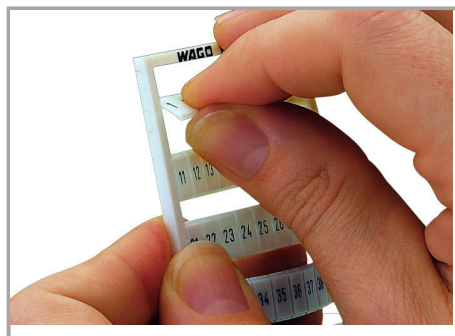

Weight	8,5 g
Fire load	0,257 MJ

Commercial data

Product Group	2 (Terminal Block Accessories)
Packaging type	BOX
Country of origin	DE
GTIN	4017332589635
Customs tariff number	491 19900000

Counterpart

Installation Notes

Application

Separating a strip from the WMB marker card.