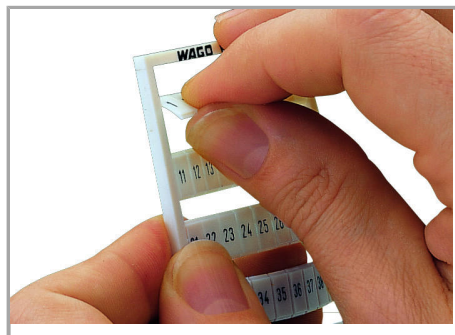

Material Data

Color	white
Weight	8,4 g
Fire load	0,256 MJ

Commercial data

Product Group	2 (Terminal Block Accessories)
Packaging type	BOX
Country of origin	DE
GTIN	4045454817480
Customs tariff number	491 19900000

Counterpart

Installation Notes

Application

Separating a strip from the WMB marker card.