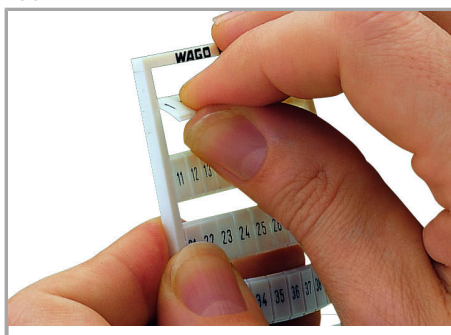

Weight	8,4 g
Fire load	0,256 MJ

Commercial data

Product Group	2 (Terminal Block Accessories)
Packaging type	BOX
Country of origin	DE
GTIN	4044918954068
Customs tariff number	491 19900000

Counterpart

Installation Notes

Application

Separating a strip from the WMB marker card.