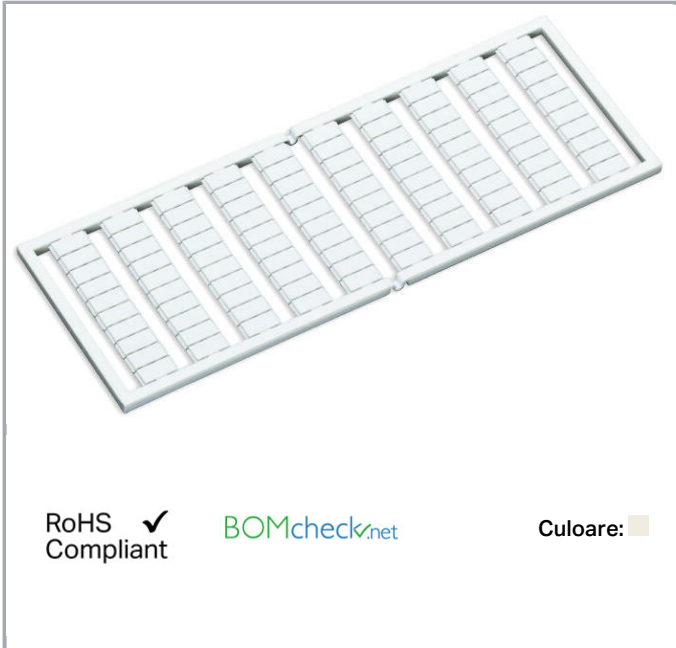

Fișă tehnică | Număr articol: 249-657

WSB marking card; as card; MARKED; 1, 4, 7, ... , 88 and 2, 5, 8, ... , 89 and 3, 6, 9, ... , 90 and 91, 94, 97, 92, 95, 98, 93, 96, 99, (1x); not stretchable; Vertical marking; snap-on type; white

www.wago.com/249-657

Date

Technical Data

Marking	1, 4, 7, ..., 88 and 2, 5, 8, ..., 89 and 3, 6, 9, ..., 90 and 91, 94, 97, 92, 95, 98, 93, 96, 99, ;
Marking	1, 4, 7, ..., 88 and 2, 5, 8, ..., 89 and 3, 6, 9, ..., 90 and 91, 94, 97, 92, 95, 98, 93, 96, 99, ;
Marking (number)	1
Marking direction	Vertical marking
Marking color	black
Marking type	Digits
Darstellung des Aufdrucks	consecutive numbers per strip
Pre-assembly	10 strips with 10 markers per card

Aveți întrebări despre produsele noastre?
Vă stăm la dispoziție pentru preluarea apelului la +40 (0) 31 421 85 68.

Material Data

Color	white
Weight	7,8 g
Fire load	0,234 MJ

Commercial data

Product Group	2 (Terminal Block Accessories)
Packaging type	BOX
Country of origin	DE
GTIN	4017332283588
Customs tariff number	491 19900000